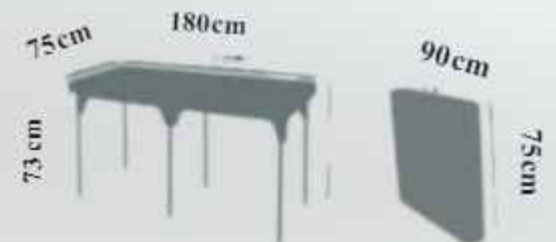

PF317

TOP Table

Folding Rectangle Table

- Unique Folding Design .
- Easy Storage .
- Weather Resistant .

package Volume CBM : 0.102 .
Package Dimension : 93x14x78 CM .
Package Quantity : 1 PCs .
Package Type : Carton .

Colors: