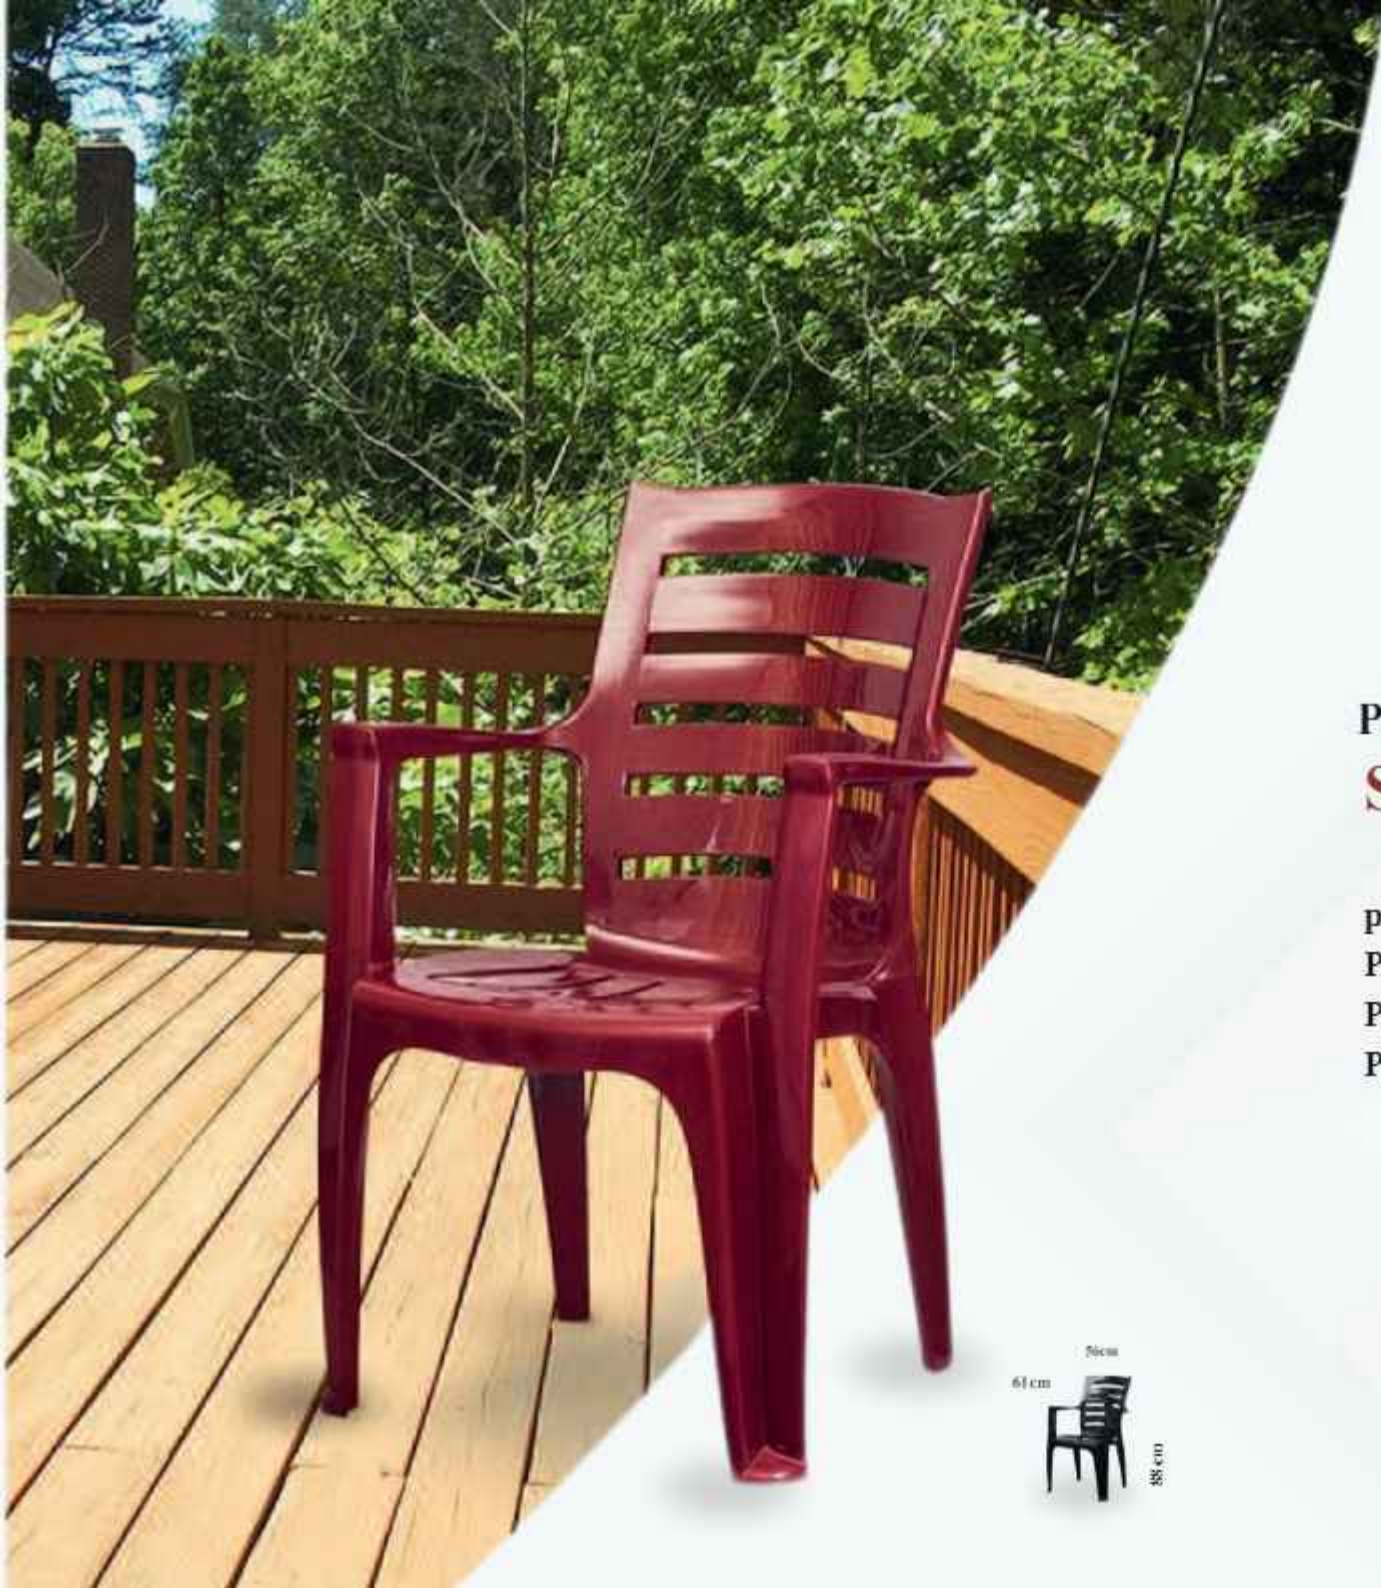

Royal Arm Chair

package Volume CBM : 0.96.

Package Dimension : 61 x 59 x 268 CM.

Package Quantity : 33 PCs .

Package Type : Plastic Bag .

Colors :

PF 103

Sun Arm Chair