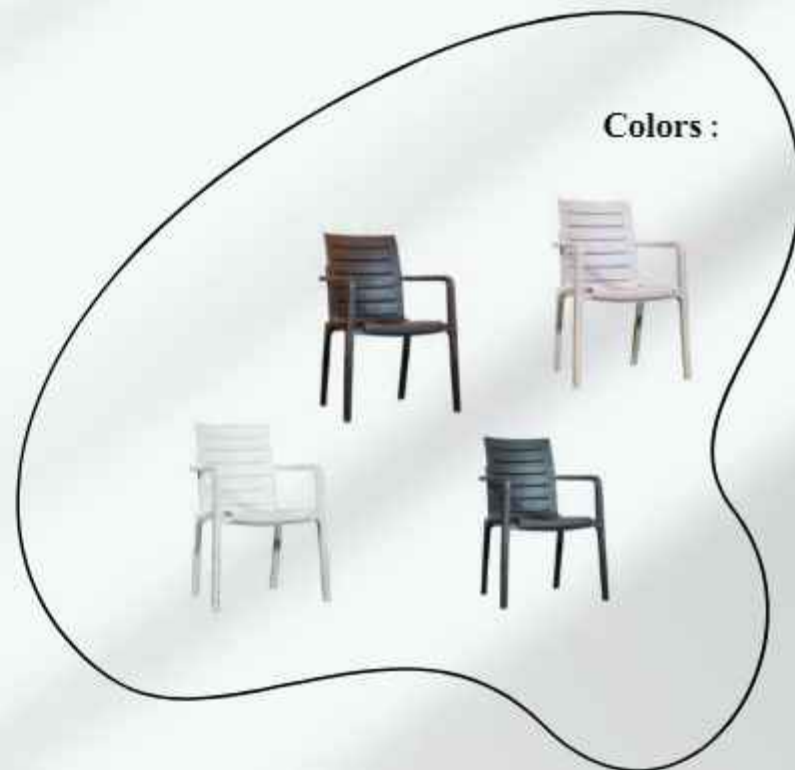

PF126
Elegant Chair Arm Chair

Product Dimension (CM) :
56LCM * 51WCM * 88HCM.

Package Volume CBM : 0.41.

Package Dimension (CM) : L107 * 65W * 58cm.

Package Type : Carton.

package Quantity : 4Pc.